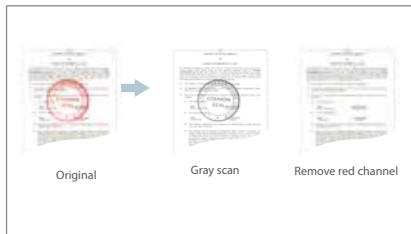

Avision IDA6 Flatbed Scanner

Advanced TWAIN Driver

Avision's easy-to-use TWAIN driver provides various useful features such as auto color detection, color matching, to enhance your image quality and improve your productivity.

Color Drop Out

Not only R/G/B 3 channel color drop out, but any specific color can be selected as a color filter.

Binarization – Dynamic Threshold

When the original documents are contaminated or damaged, containing marks, white fonts, etc., the intelligent image enhancement tool helps you create sharp and crisp image.

Invert / Mirror

Invert: Reverse the brightness and the colors in the image.

Mirror: Reverse the right and left side of your image.

and more function...

AVScan X

-The Intelligent Document Management Tool

Document Imaging is the very first step of Document Management. However, poor quality images can cause serious problems to later indexing or storing processes. It may increase scanning labor costs and lowers the OCR accuracy. AVScan X ensures all documents are checked and polished at the time they are scanned such that the image quality is guaranteed before they are ready to use for other purposes.

AVScan X is an intelligent scanning and electronic filing solution. AVScan X possesses distinct features that convert and index scanned information into electronic documents for easy storage and fast retrieval.

Avision IDA6 Product Specifications